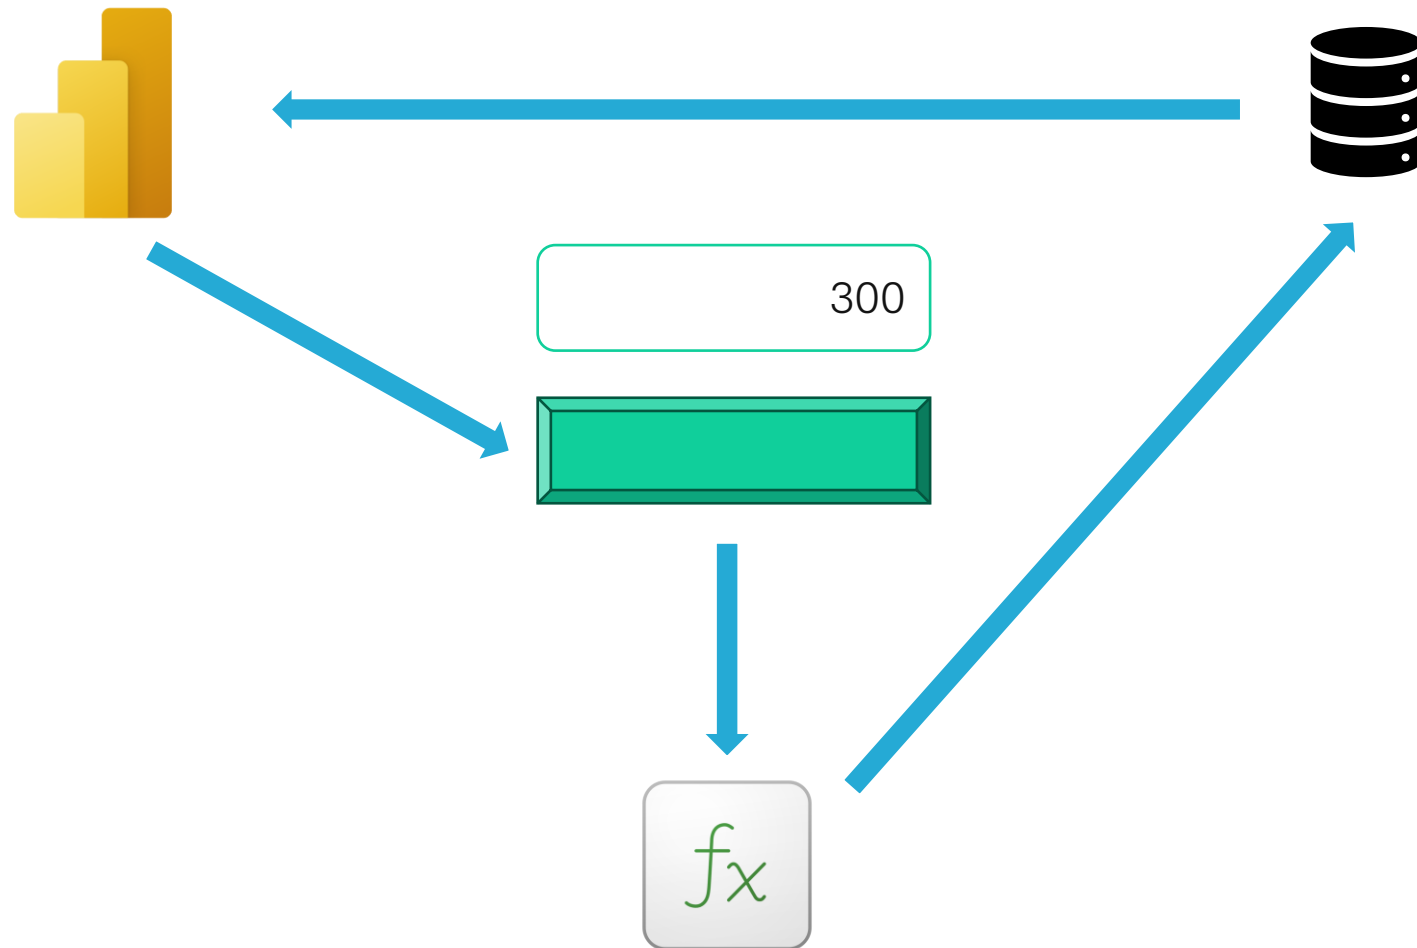

Translytical Flows vs Power App

Laura Graham-Brown

HatFullOfData.blog

HatFullOfData

Data Platform

Freelance Consultant

Write Back

Embed a Power App

Translytical Flows

Demo Time

Comparison

Translytical Flow

- Fabric Capacity Required
- Solution 100% within Fabric
- Clunky Form Design – well maybe

Power App

- Power App Licence Required
- Solution across Power BI + Power Platform
- Low Code
- More mature form design