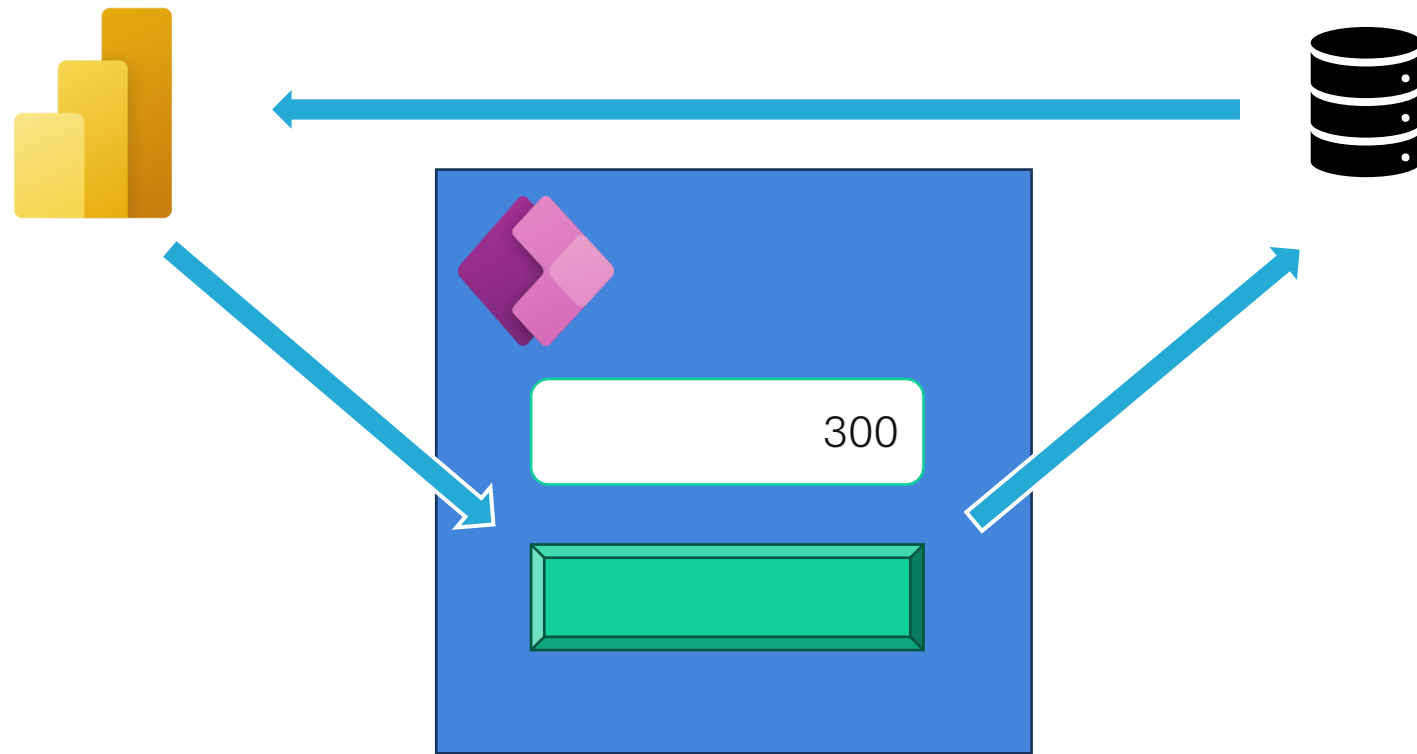

Translytical Flows vs Power App

Laura Graham-Brown

HatFullOfData.blog

HatFullOfData

Data Platform

Freelance Consultant

Write Back

Embed a Power App

Translytical Flows

Demo Time

Comparison

Translytical Flow

- Fabric Capacity Required
- Solution 100% within Fabric
- Clunky Form Design – well maybe

Power App

- Power App Licence Required
- Solution across Power BI + Power Platform
- Low Code
- More mature form design